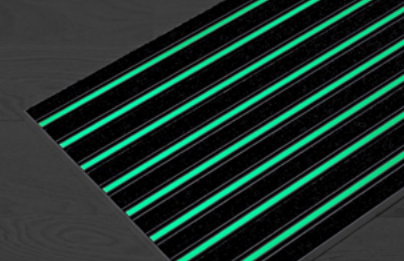

NEW

BRIGHT
EFFECT

Safe Clean TREND

A Luminescent Safety Mat Combination
with Tactile Guidance System

GEGGUS®

Safe Clean TREND

We developed the Safe Clean Trend safety mat to complement integrated safety systems in public buildings. Thanks to white safety strips that sharply contrast to the remaining components, this entrance matting system is also particularly visible, for visually impaired persons. This is especially important since entrance mats have superior anti-slip features, compared to the surrounding flooring.

The Safe Clean TREND system shows its full strength in the event of sudden light failure: Special pigments in the safety strips collect luminous energy and provide a constant source of light. The mat remains visible even in complete darkness. Entrances, exits, and escape doors are much easier to locate thanks to the luminescent features of Safe Clean TREND. Other safety features, such as luminescent escape route signs and floor guidance strips, are thus complemented in an optimal way.

Tactile system combinations: Tactile floor indicators are important aids for handicapped or visually impaired persons. The luminescent safety strips of the Safe Clean TREND mat can easily be combined with our tactile guidance system. Orientation aids that address several human senses provide additional safety in entrance areas. The Safe Clean TREND system has received the 2017 ICONIC AWARD: Interior Innovation – Best of Best.