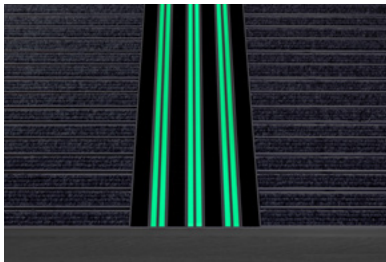

NEW

BRIGHT
EFFECT

Safe Clean TREND

A Luminescent Safety Mat Combination
with Tactile Guidance System

GEGGUS®

Safe Clean TREND

We developed the Safe Clean Trend safety mat to complement integrated safety systems in public buildings. Thanks to white safety strips that sharply contrast to the remaining components, this entrance matting system is also particularly visible, for visually impaired persons. This is especially important since entrance mats have superior anti-slip features, compared to the surrounding flooring.

The Safe Clean TREND system shows its full strength in the event of sudden light failure: Special pigments in the safety strips collect luminous energy and provide a constant source of light. The mat remains visible even in complete darkness. Entrances, exits, and escape doors are much easier to locate thanks to the luminescent features of Safe Clean TREND. Other safety features, such as luminescent escape route signs and floor guidance strips, are thus complemented in an optimal way.

Tactile system combinations: Tactile floor indicators are important aids for handicapped or visually impaired persons. The luminescent safety strips of the Safe Clean TREND mat can easily be combined with our tactile guidance system. Orientation aids that address several human senses provide additional safety in entrance areas. The Safe Clean TREND system has received the 2017 ICONIC AWARD: Interior Innovation – Best of Best.