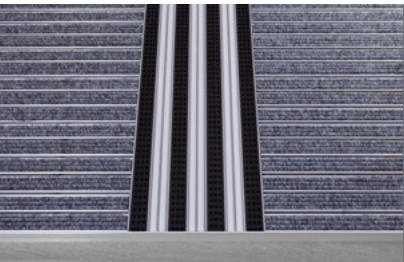

NEW

BRIGHT
EFFECT

Safe Clean TREND

A Luminescent Safety Mat Combination
with Tactile Guidance System

GEGGUS®

Safe Clean TREND

We developed the Safe Clean Trend safety mat to complement integrated safety systems in public buildings. Thanks to white safety strips that sharply contrast to the remaining components, this entrance matting system is also particularly visible, for visually impaired persons. This is especially important since entrance mats have superior anti-slip features, compared to the surrounding flooring.

The Safe Clean TREND system shows its full strength in the event of sudden light failure: Special pigments in the safety strips collect luminous energy and provide a constant source of light. The mat remains visible even in complete darkness. Entrances, exits, and escape doors are much easier to locate thanks to the luminescent features of Safe Clean TREND. Other safety features, such as luminescent escape route signs and floor guidance strips, are thus complemented in an optimal way.

Tactile system combinations: Tactile floor indicators are important aids for handicapped or visually impaired persons. The luminescent safety strips of the Safe Clean TREND mat can easily be combined with our tactile guidance system. Orientation aids that address several human senses provide additional safety in entrance areas. The Safe Clean TREND system has received the 2017 ICONIC AWARD: Interior Innovation – Best of Best.