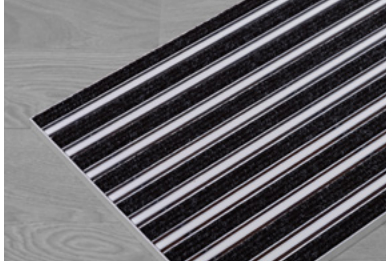

NEW

BRIGHT
EFFECT

Safe Clean TREND

A Luminescent Safety Mat Combination
with Tactile Guidance System

GEGGUS®

Safe Clean TREND

We developed the Safe Clean Trend safety mat to complement integrated safety systems in public buildings. Thanks to white safety strips that sharply contrast to the remaining components, this entrance matting system is also particularly visible, for visually impaired persons. This is especially important since entrance mats have superior anti-slip features, compared to the surrounding flooring.

The Safe Clean TREND system shows its full strength in the event of sudden light failure: Special pigments in the safety strips collect luminous energy and provide a constant source of light. The mat remains visible even in complete darkness. Entrances, exits, and escape doors are much easier to locate thanks to the luminescent features of Safe Clean TREND. Other safety features, such as luminescent escape route signs and floor guidance strips, are thus complemented in an optimal way.

Tactile system combinations: Tactile floor indicators are important aids for handicapped or visually impaired persons. The luminescent safety strips of the Safe Clean TREND mat can easily be combined with our tactile guidance system. Orientation aids that address several human senses provide additional safety in entrance areas. The Safe Clean TREND system has received the 2017 ICONIC AWARD: Interior Innovation – Best of Best.